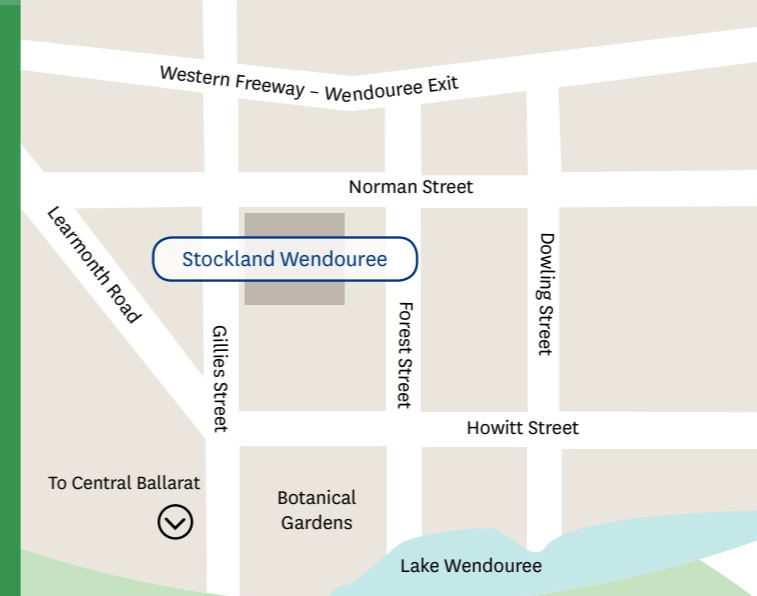

We also have USB and power for you to charge your devices in the Food Courts.

Welcome to Stockland Wendouree

Stockland Wendouree is the premier shopping destination for the Ballarat region and Western Victoria. Now with over 100 specialty stores including a new Woolworths, a laneway-style casual dining precinct, huge range of fashion, food and services including Australia Post and the Wendouree Library.