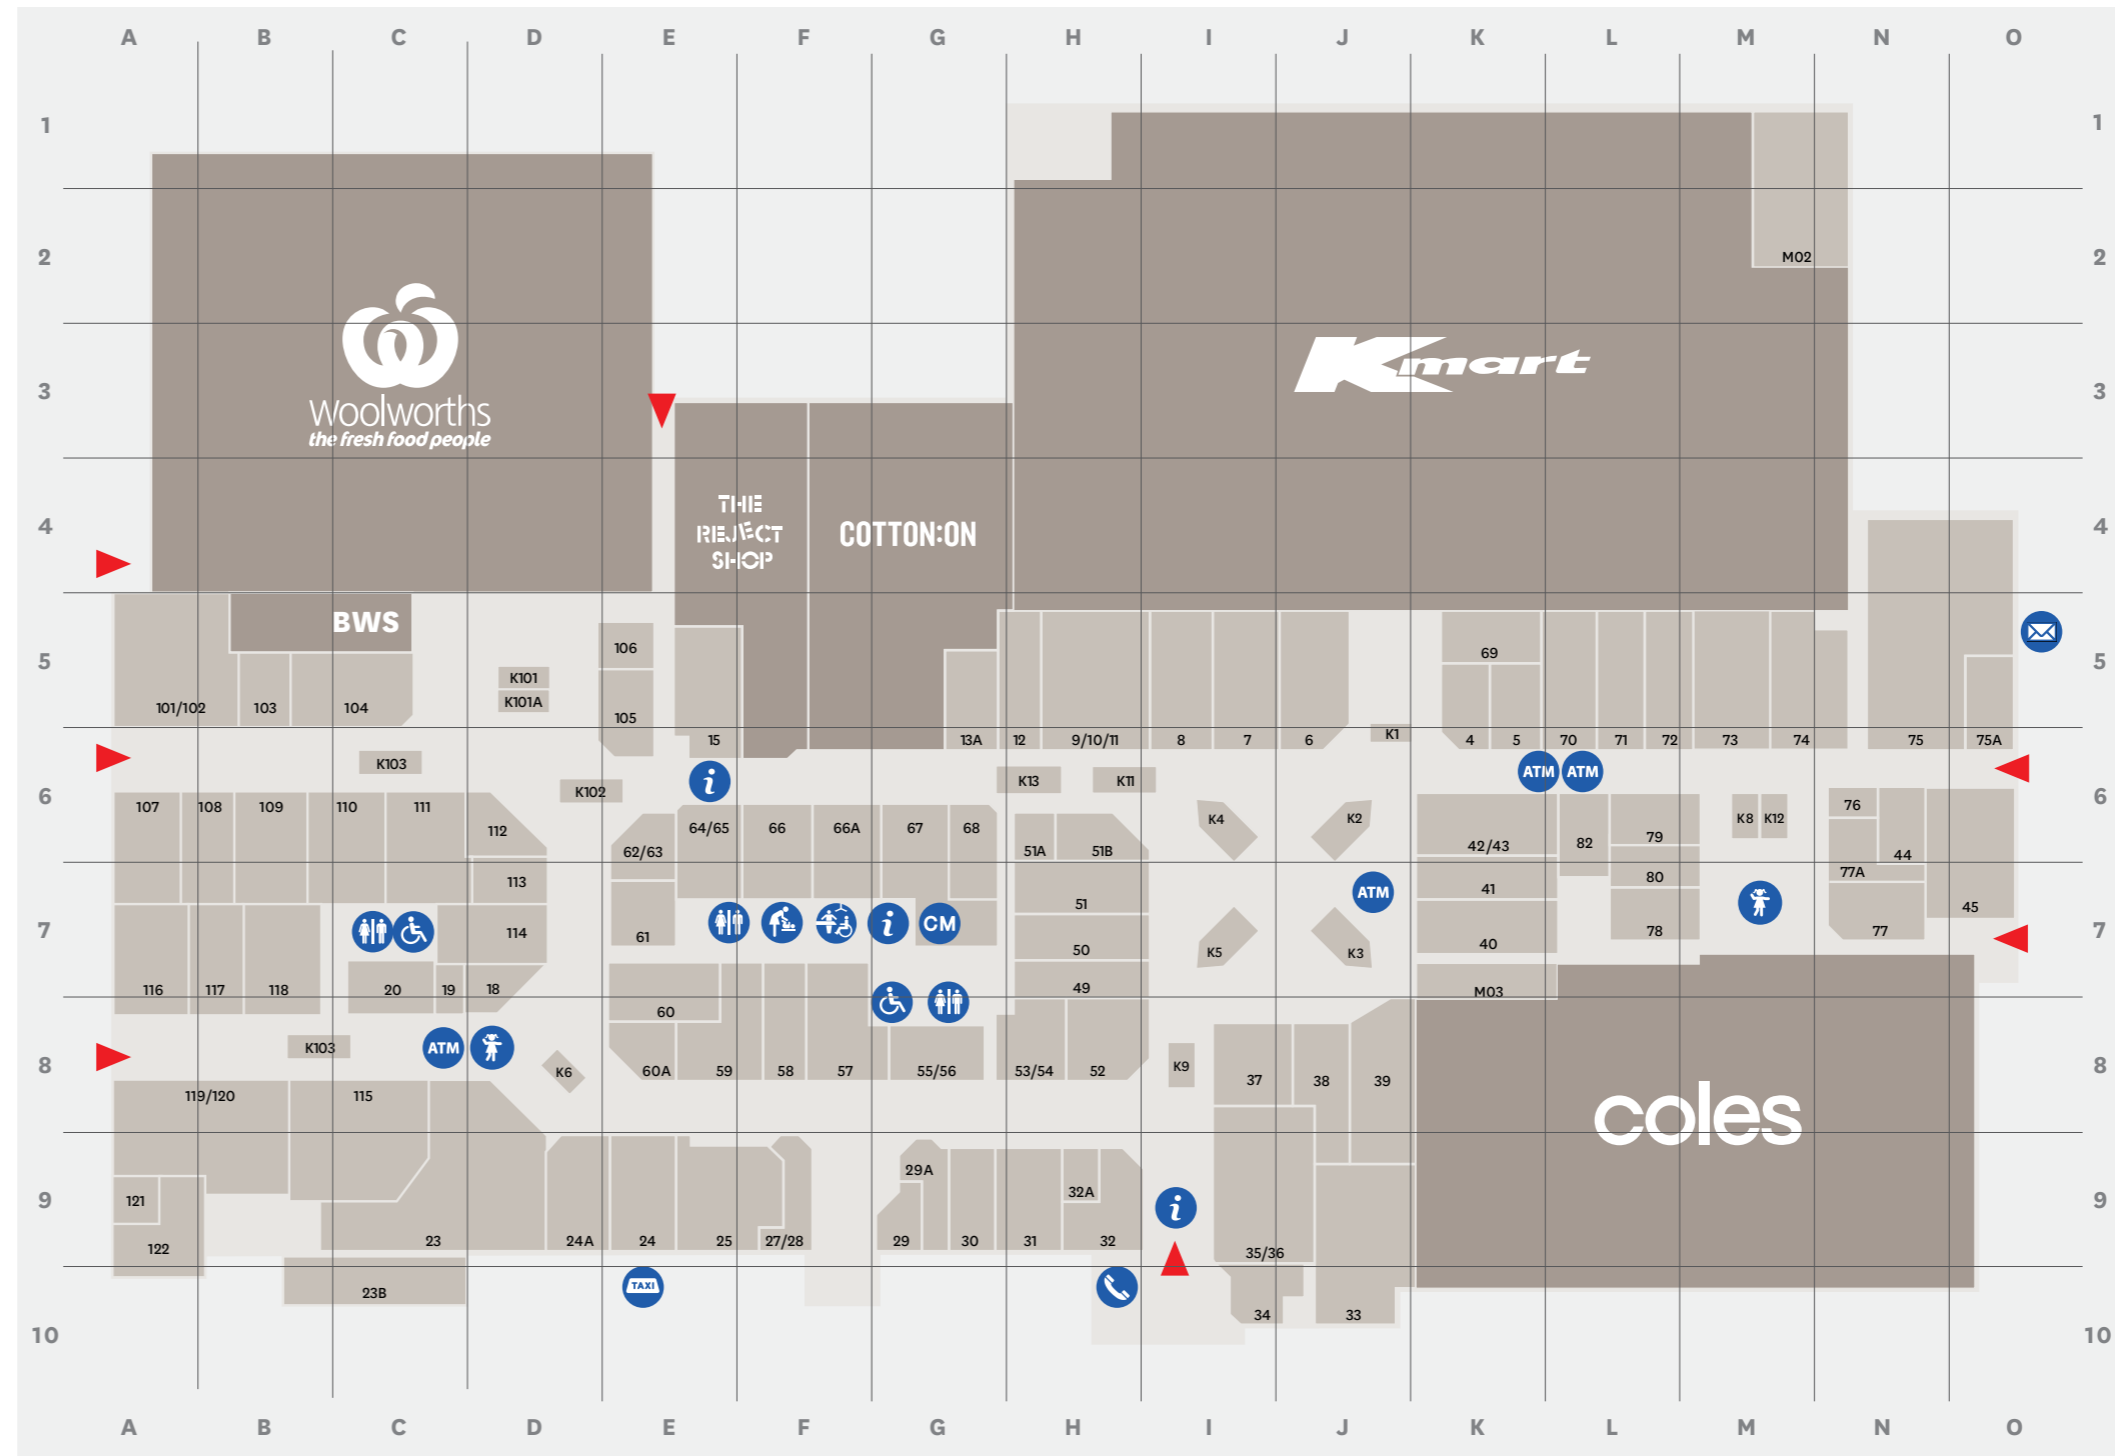

Services

Bupa	N7	77
BWS	C5	M04
Easy St Valet	C10	23B
Flight Centre	E7	61
Liquorland	K7	M03
Medibank Private	D7	113
Mister Minit	M6	K8
Mycar	M2	M02
National Hearing Centre	K5	69
Nextra Newsagency	N6	75
OPSM	H7	51
Post Office	N6	75
Specsavers	M6	74
Sunline Alterations	C7	19
Tattslotto	I6	K4
Wendouree Library	J10	33

Fresh food

Charlie's Bakery	L6	79
Golden Nugget Bakery	H9	32

Health & beauty

Charms Spa	D7	114
Fabulous Threading	C6	K103
Hair Edge	N7	77A
Hairhouse Warehouse	K6	5
Just Cuts	D7	18
La Bella Nails	N6	44

Laser Clinics Australia	B6	108
Oscar Nails	E5	106
Priceline	I9	35/36
Ramsay Pharmacy	A5	101/102
Shaver Shop	D6	112
Salon 7 Hair & Beauty	H8	53/54
Tai Chi Massage	C7	20
The Beauty & Brow Parlour	L7	80
The Body Shop	H6	12
Wendouree Chemist	M6	73